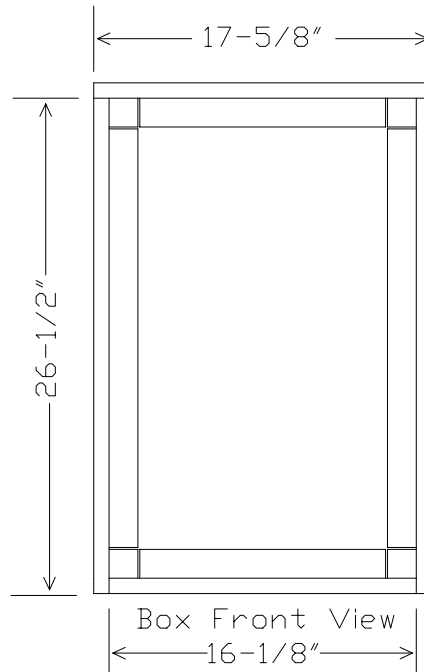

T-Tweeter
 MR-Midrange
 W-Woofer
 P-Port

Box Top View

Base Top View

Base Front View

Front Panel

Box Front View

16-1/8"

Box Side View

25-3/4"

Note-Rear panel bracing must be recessed 1/16" more than front panel bracing to allow for thickness of weatherstripping seal.

Audio Laboratory
 Loudspeaker System
 Assembly Diagrams