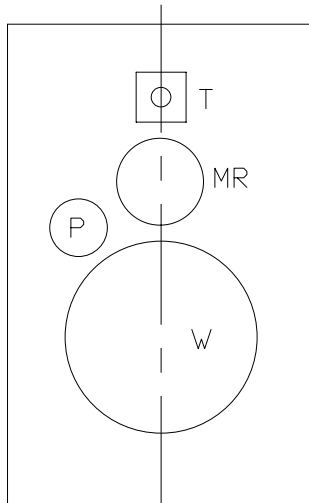

T-Tweeter
 MR-Midrange
 W-Woofer
 P-Port

Box Top View

Base Top View

Base Front View

Front Panel

Box Front View

16-1/8"

Box Side View

25-3/4"

Note-Rear panel bracing must be recessed 1/16" more than front panel bracing to allow for thickness of weatherstripping seal.

Audio Laboratory
 Loudspeaker System
 Assembly Diagrams