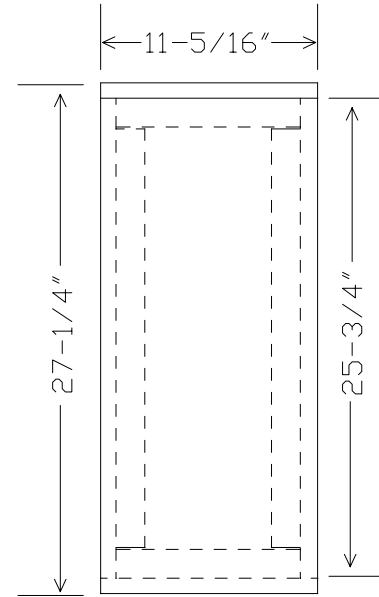

T-Tweeter
 MR-Midrange
 W-Woofer
 P-Port

Box Top View

Base Top View

Base Front View

Front Panel

Box Front View

16-1/8"

Box Side View

25-3/4"

Note-Rear panel bracing must be recessed 1/16" more than front panel bracing to allow for thickness of weatherstripping seal.

Audio Laboratory
 Loudspeaker System
 Assembly Diagrams