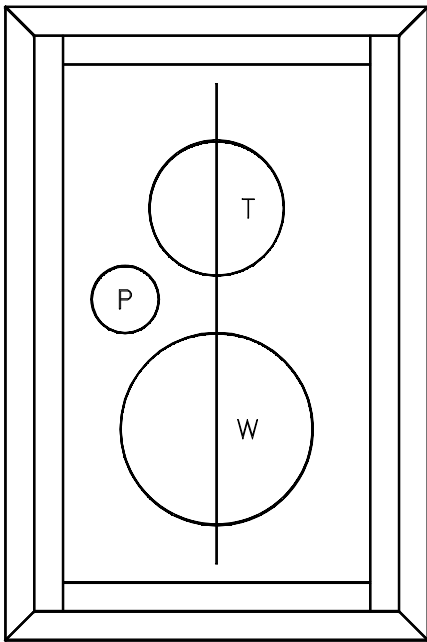

Top View

9"

Assembly Diagram

T - Tweeter

W - Woofer

P - Port

11"

9"

16-1/2"

Back View

Side View